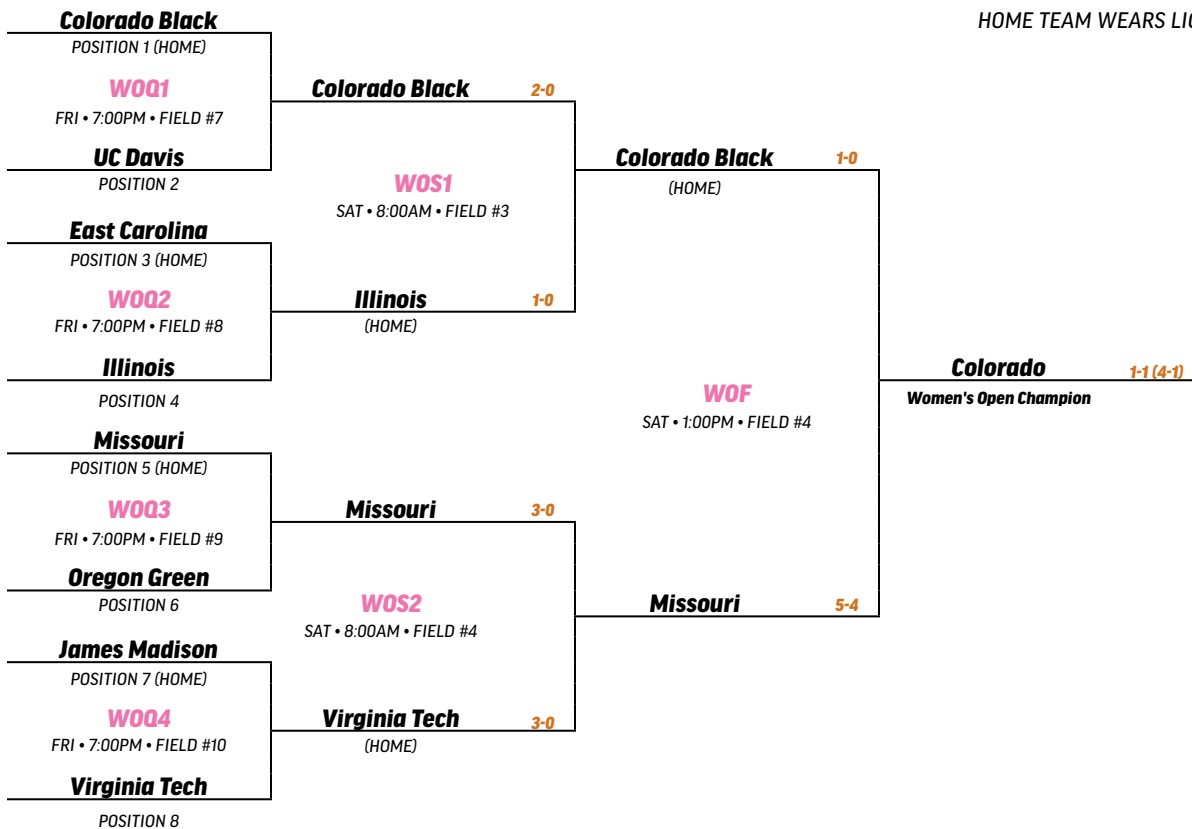

HOME TEAM WEARS LIGHT JERSEYS

MEN'S OPEN BRACKET

HOME TEAM WEARS LIGHT JERSEYS

WOMEN'S OPEN BRACKET

HOME TEAM WEARS LIGHT JERSEYS

MEN'S CHAMPIONSHIP

BYU
Men's National Champion

Ohio State
Men's National Finalist