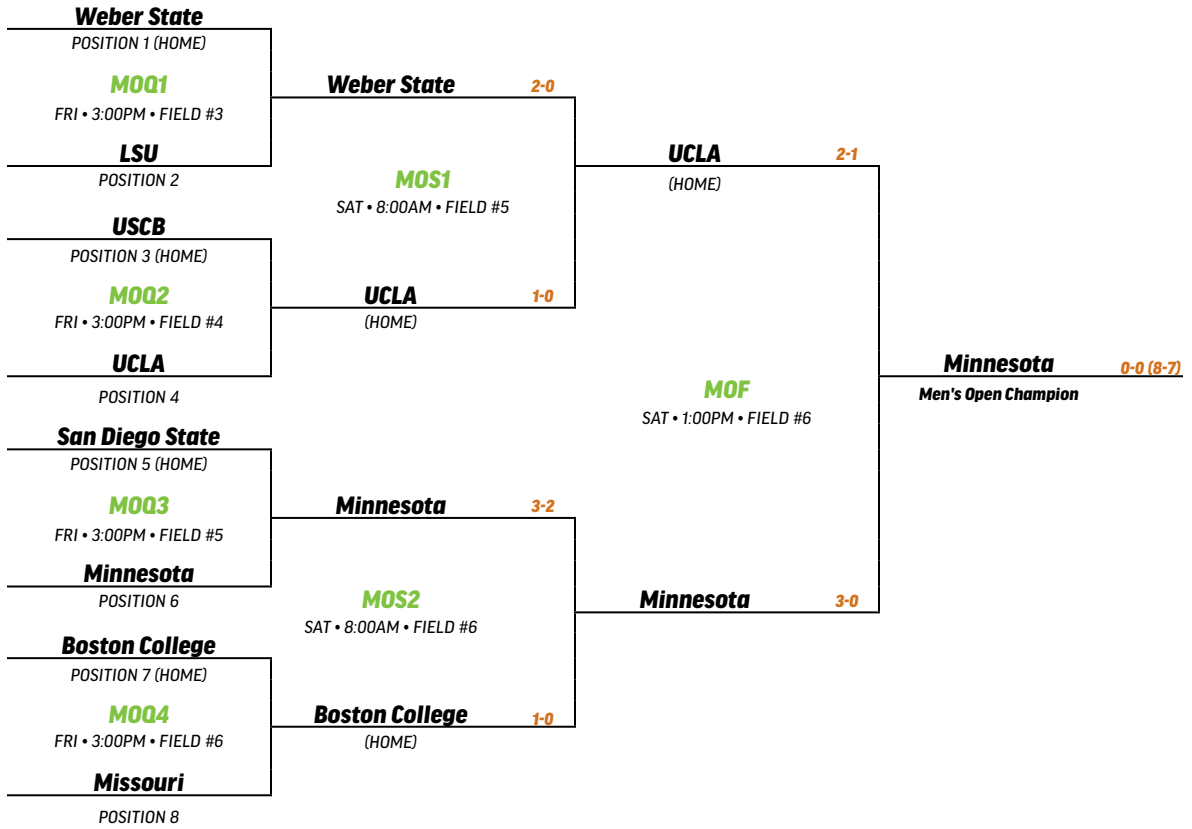

MEN'S OPEN BRACKET

HOME TEAM WEARS LIGHT JERSEYS