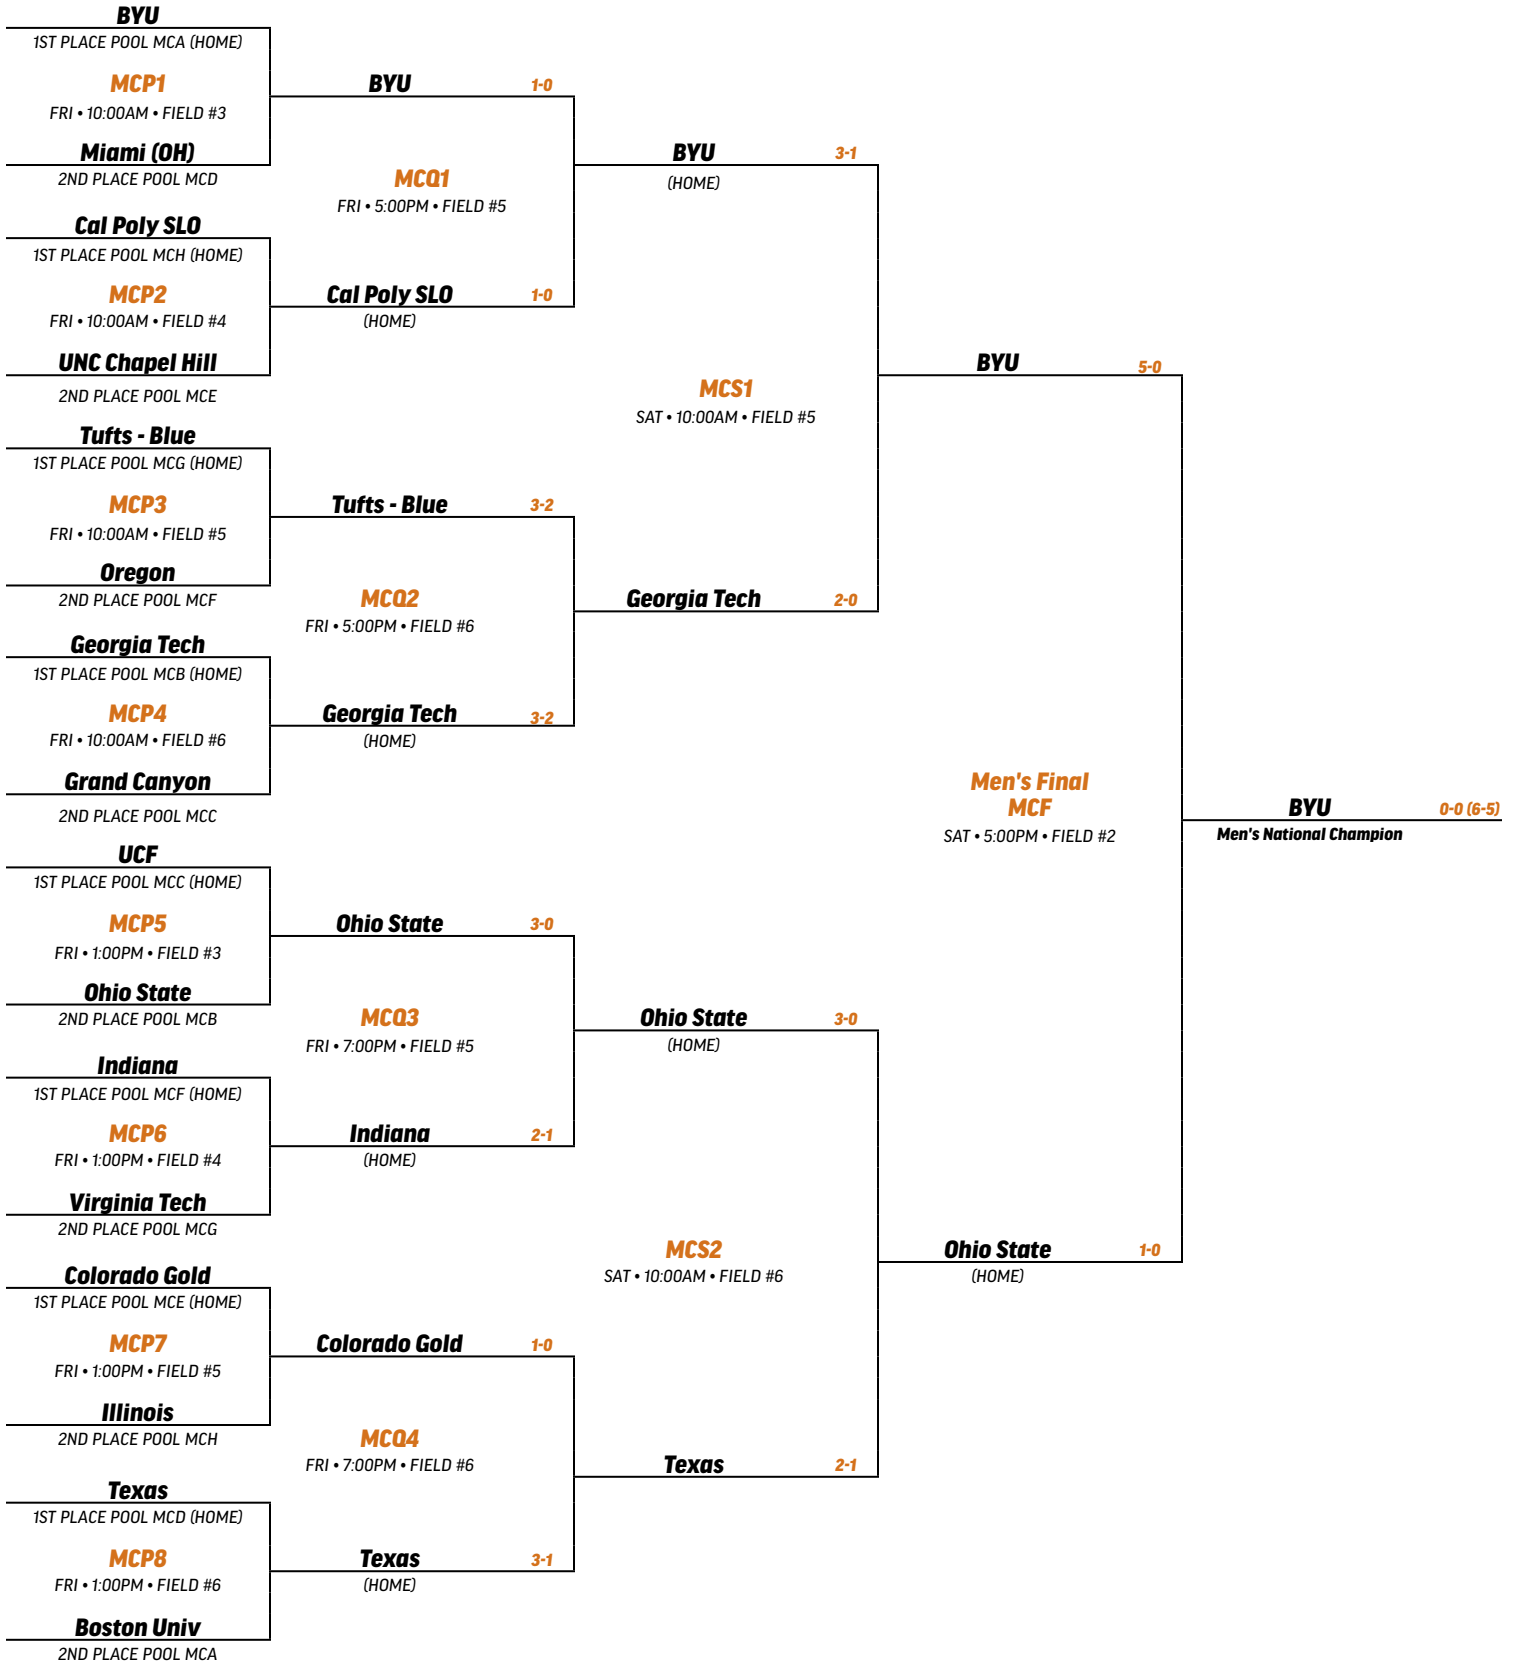

WOMEN'S OPEN

FIRST TEAM LISTED FOR GAMES IS HOME TEAM AND WEARS LIGHT JERSEYS

WOA	Points			Pt. Total	Pool Place
	R1	R2	R3		
1 Vermont	0	0	1	1	4th
2 UC Irvine	3	0	1	4	2nd
3 Colorado Mines	0	3	0	3	3rd
4 Missouri	3	3	3	9	1st
Score					
WOA1 Vermont vs Missouri	0		1		
WOA2 UC Irvine vs Colorado Mines	1		0		
WOA3 Colorado Mines vs Vermont	1		0		
WOA4 Missouri vs UC Irvine	2		1		
WOA5 Vermont vs UC Irvine	1		1		
WOA6 Colorado Mines vs Missouri	0		2		

WOB	Points			Pt. Total	Pool Place
	R1	R2	R3		
1 James Madison	3	0	3	6	2nd
2 Villanova	0	0	0	0	4th
3 UC Davis	3	3	3	9	1st
4 Air Force	0	3	0	3	3rd
Score					
WOB1 James Madison vs Air Force	2		0		
WOB2 Villanova vs UC Davis	0		1		
WOB3 UC Davis vs James Madison	1		0		
WOB4 Air Force vs Villanova	3		2		
WOB5 James Madison vs Villanova	2		1		
WOB6 UC Davis vs Air Force	2		0		

WOC	Points			Pt. Total	Pool Place
	R1	R2	R3		
1 Butler	3	0	0	3	4th
2 East Carolina	3	0	3	6	2nd
3 Temple	0	3	0	3	3rd
4 Oregon - Green	0	3	3	6	1st
Score					
WOC1 Butler vs Oregon - Green	2		0		
WOC2 East Carolina vs Temple	2		0		
WOC3 Temple vs Butler	1		0		
WOC4 Oregon - Green vs East Carolina	2		0		
WOC5 Butler vs East Carolina	0		4		
WOC6 Temple vs Oregon - Green	0		1		

WOD	Points			Pt. Total	Pool Place
	R1	R2	R3		
1 Texas A&M Galveston	0	0	0	0	4th
2 Oakland	0	1	3	4	3rd
3 Virginia Tech	3	3	1	7	1st
4 Syracuse	3	1	1	5	2nd
Score					
WOD1 Texas A&M Galveston vs Syracuse	0		13		
WOD2 Oakland vs Virginia Tech	1		2		
WOD3 Virginia Tech vs Texas A&M Galveston	16		0		
WOD4 Syracuse vs Oakland	0		0		
WOD5 Texas A&M Galveston vs Oakland	0		6		
WOD6 Virginia Tech vs Syracuse	0		0		

WOE	Points			Pt. Total	Pool Place
	R1	R2	R3		
1 Iowa State	3	0	1	4	2nd
2 Texas Tech	0	3	1	4	3rd
3 Illinois	3	3	3	9	1st
4 UCF	0	0	0	0	4th
Score					
WOE1 Iowa State vs UCF	2		1		
WOE2 Texas Tech vs Illinois	0		6		
WOE3 Illinois vs Iowa State	2		1		
WOE4 UCF vs Texas Tech	1		4		
WOE5 Iowa State vs Texas Tech	2		2		
WOE6 Illinois vs UCF	1		0		

WOF	Points			Pt. Total	Pool Place
	R1	R2	R3		
1 Arizona	3	0	0	3	3rd
2 Colorado - Black	3	3	3	9	1st
3 Arkansas	0	3	3	6	2nd
4 Central Michigan	0	0	0	0	4th
Score					
WOF1 Arizona vs Central Michigan	3		0		
WOF2 Colorado - Black vs Arkansas	2		1		
WOF3 Arkansas vs Arizona	1		0		
WOF4 Central Michigan vs Colorado - Black	0		2		
WOF5 Arizona vs Colorado - Black	1		4		
WOF6 Arkansas vs Central Michigan	3		2		

MEN'S CHAMPIONSHIP BRACKET

HOME TEAM WEARS LIGHT JERSEYS