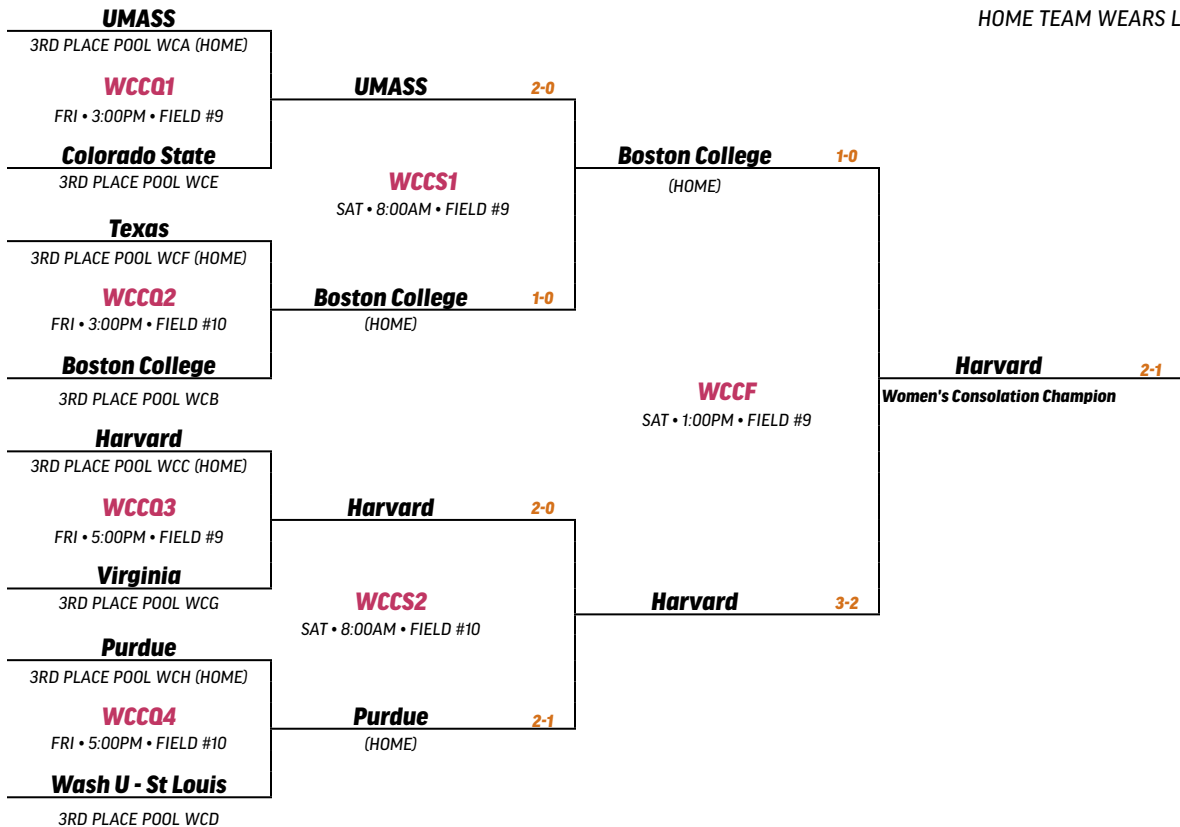

WOF	Points			Pt. Total	Pool Place
	R1	R2	R3		
1 Arizona	3	0	0	3	3rd
2 Colorado - Black	3	3	3	9	1st
3 Arkansas	0	3	3	6	2nd
4 Central Michigan	0	0	0	0	4th
Score					
WOF1 Arizona vs Central Michigan	3		0		
WOF2 Colorado - Black vs Arkansas	2		1		
WOF3 Arkansas vs Arizona	1		0		
WOF4 Central Michigan vs Colorado - Black	0		2		
WOF5 Arizona vs Colorado - Black	1		4		
WOF6 Arkansas vs Central Michigan	3		2		

HOME TEAM WEARS LIGHT JERSEYS

MEN'S OPEN BRACKET

HOME TEAM WEARS LIGHT JERSEYS

WOMEN'S OPEN BRACKET

HOME TEAM WEARS LIGHT JERSEYS

MEN'S CHAMPIONSHIP

BYU
Men's National Champion

Ohio State
Men's National Finalist