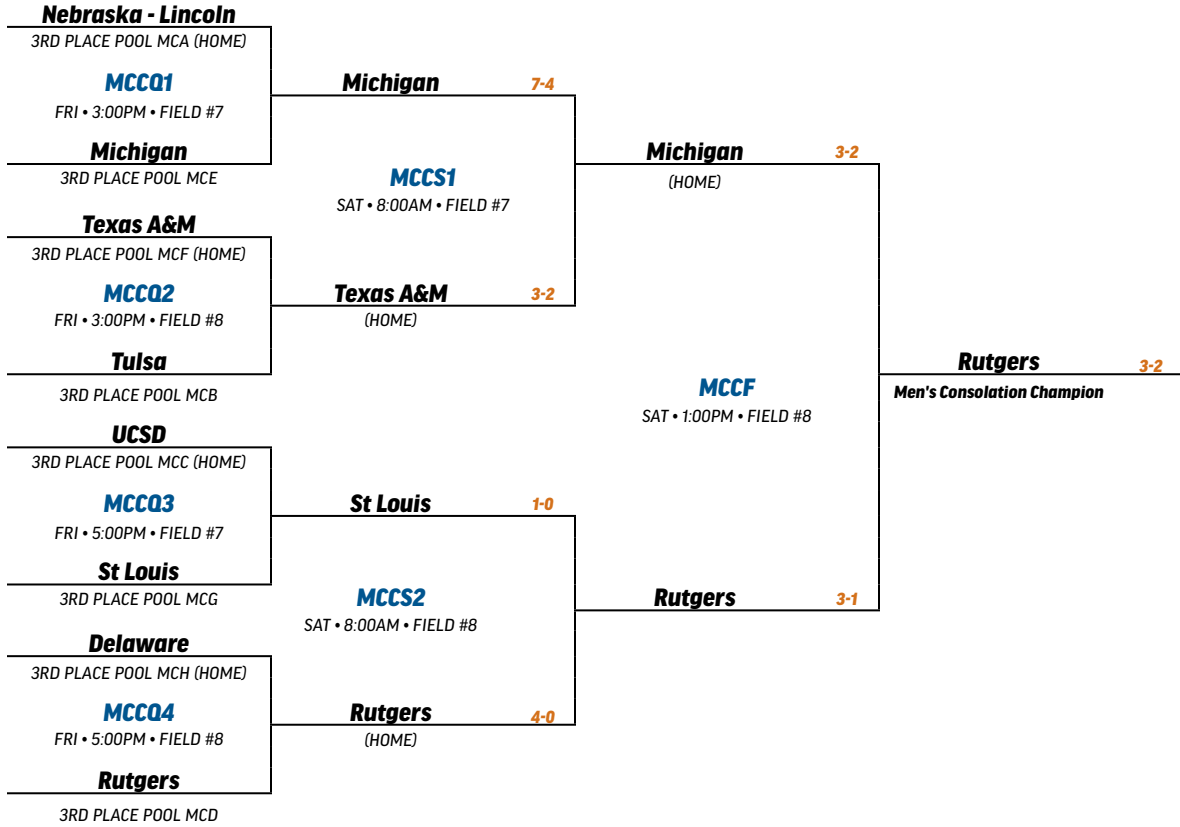

WOF	Points			Pt. Total	Pool Place
	R1	R2	R3		
1 Arizona	3	0	0	3	3rd
2 Colorado - Black	3	3	3	9	1st
3 Arkansas	0	3	3	6	2nd
4 Central Michigan	0	0	0	0	4th
Score					
WOF1 Arizona vs Central Michigan	3		0		
WOF2 Colorado - Black vs Arkansas	2		1		
WOF3 Arkansas vs Arizona	1		0		
WOF4 Central Michigan vs Colorado - Black	0		2		
WOF5 Arizona vs Colorado - Black	1		4		
WOF6 Arkansas vs Central Michigan	3		2		

MEN'S CHAMPIONSHIP BRACKET

HOME TEAM WEARS LIGHT JERSEYS

WOMEN'S CHAMPIONSHIP BRACKET

HOME TEAM WEARS LIGHT JERSEYS

MEN'S CHAMPIONSHIP CONSOLATION BRACKET

HOME TEAM WEARS LIGHT JERSEYS

WOMEN'S CHAMPIONSHIP CONSOLATION BRACKET