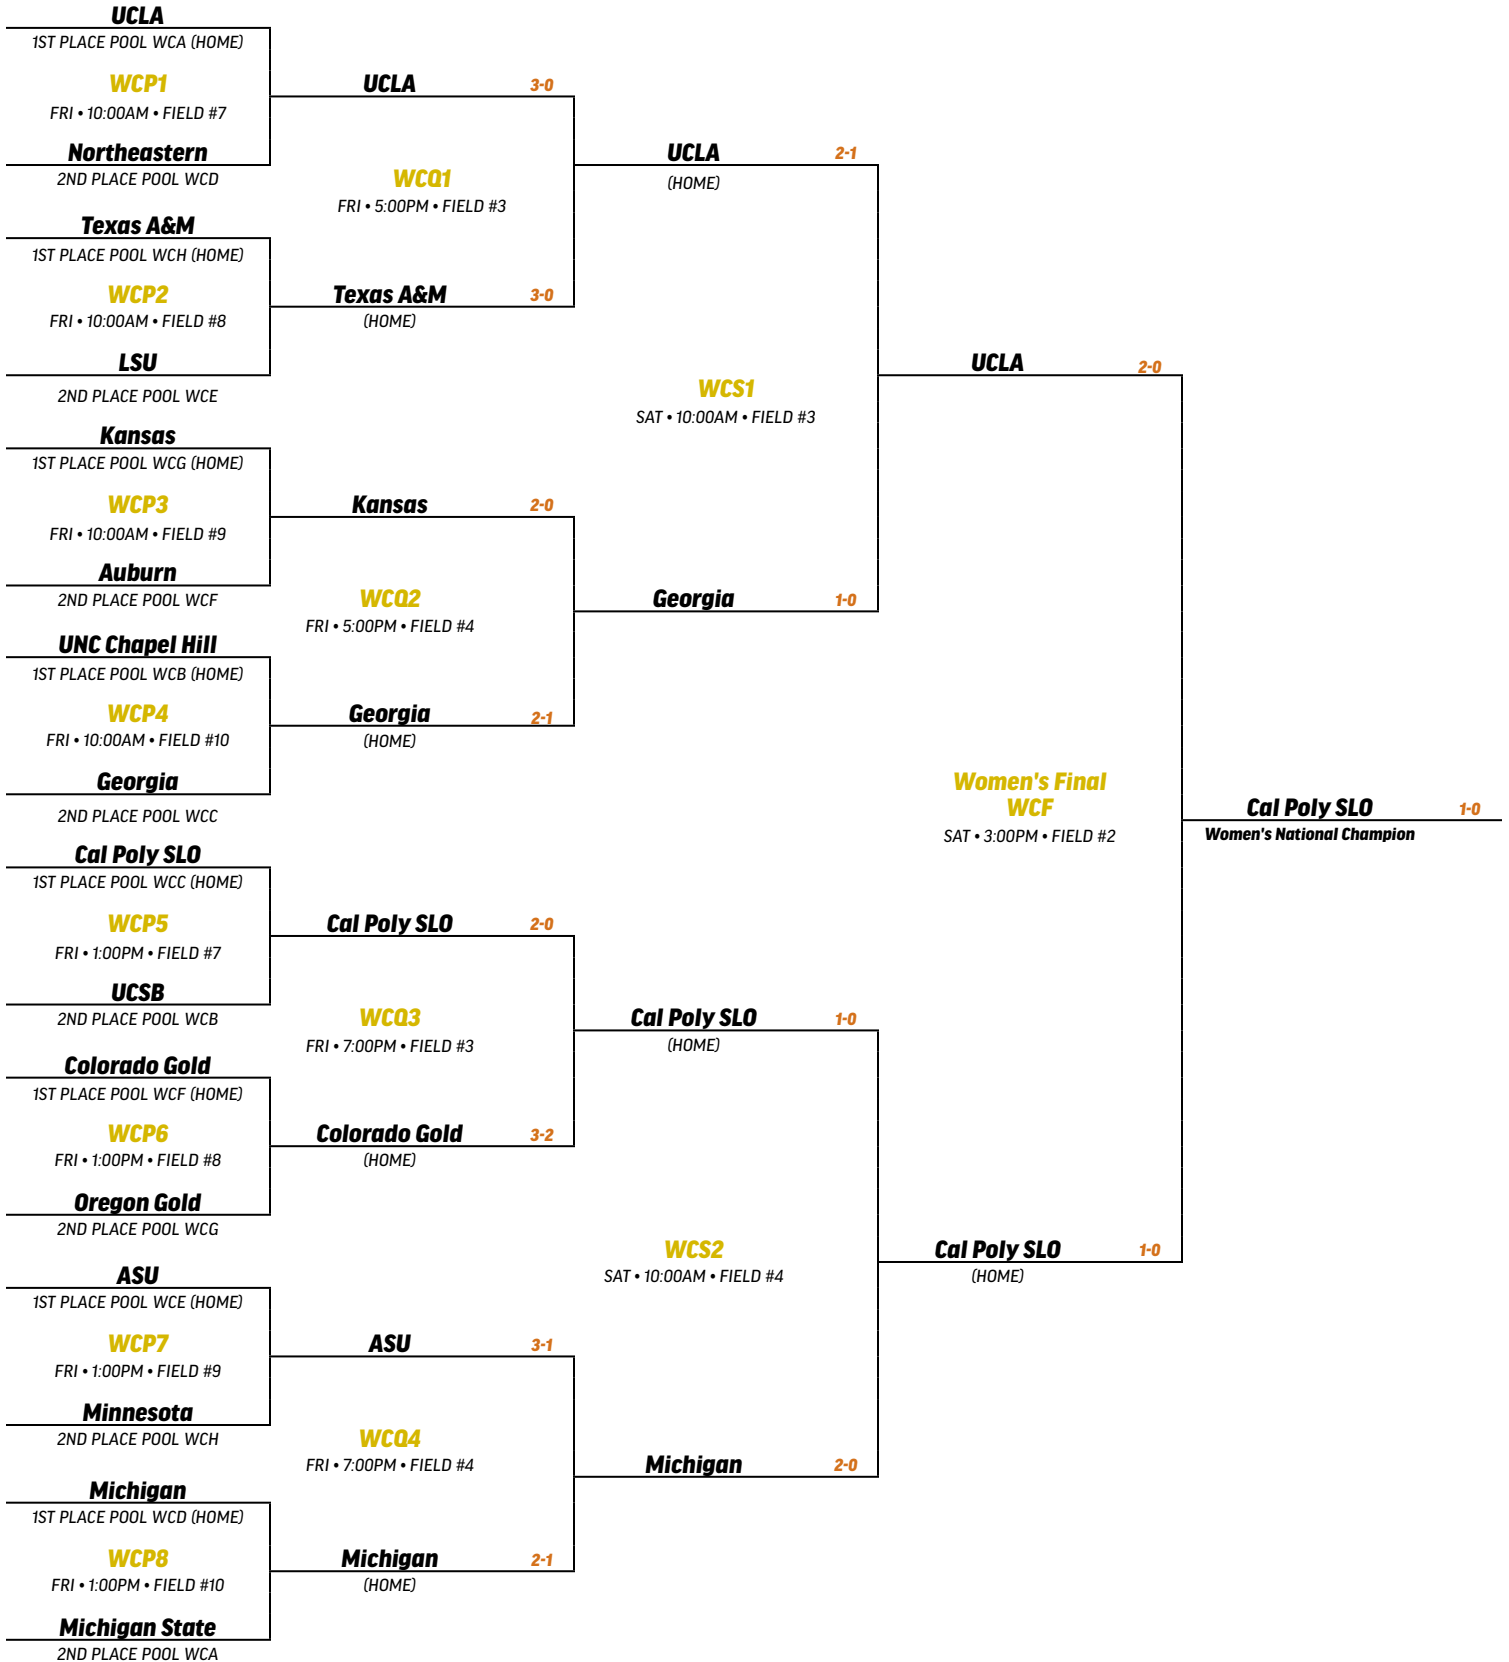

WOMEN'S CHAMPIONSHIP BRACKET

HOME TEAM WEARS LIGHT JERSEYS