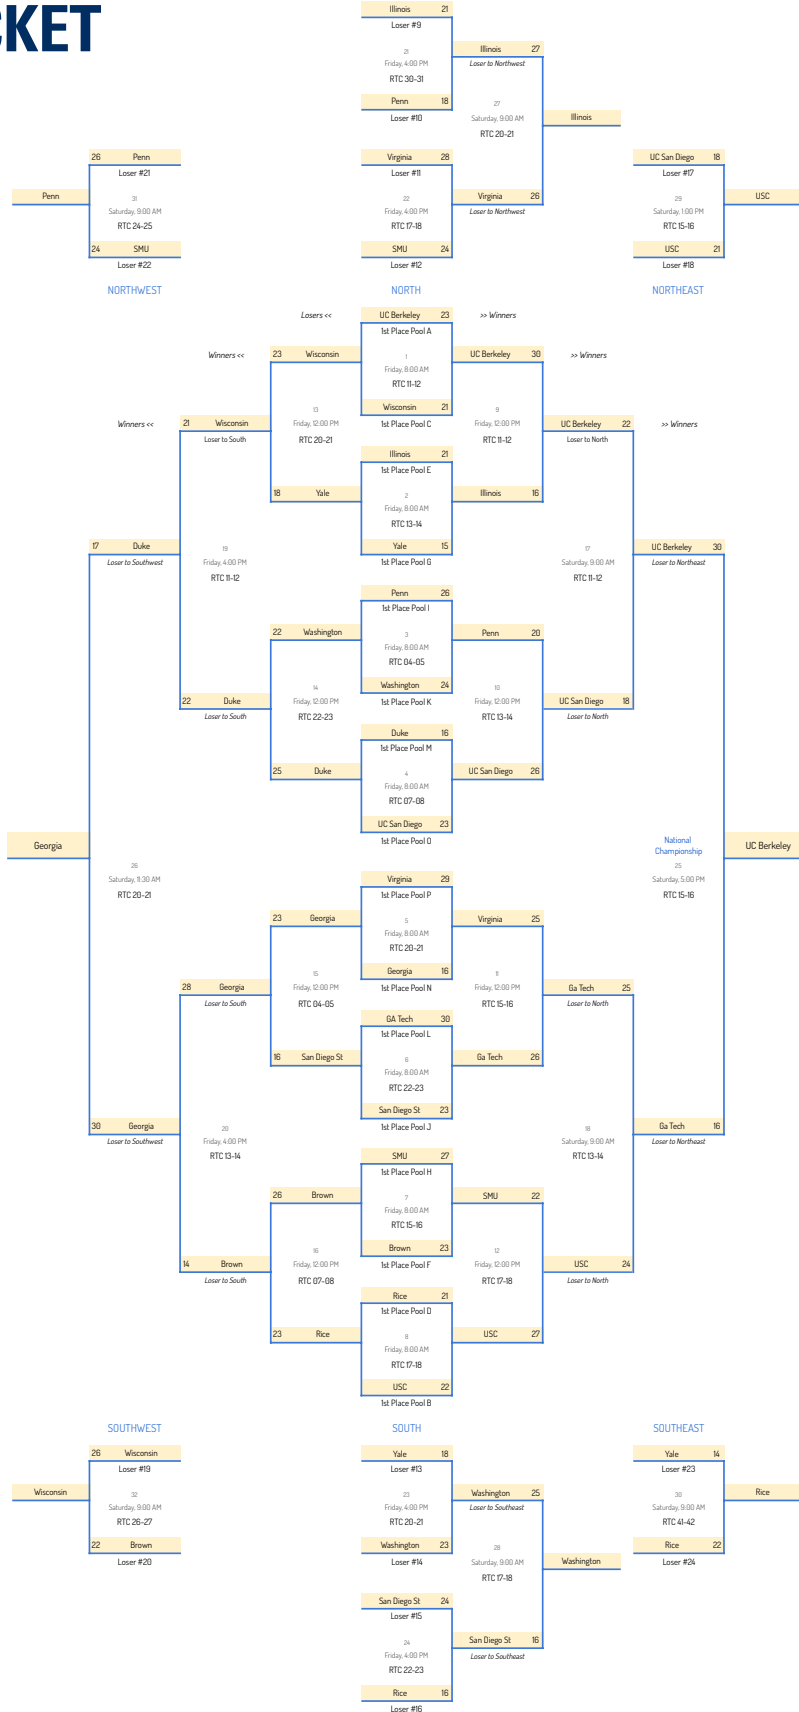

POOL O

	Team	Win	Loss	Rank
01	UC San Diego	3	0	Gold
02	North Dakota	0	3	Copper
03	Northwestern	2	1	Silver
04	Northeastern	1	2	Bronze

Match	Team		Date	Time	Site	Score	
1	UC San Diego	vs	Northeastern	Thu, 4/3	10:00 AM	RTC 26-27	30 - 15
2	North Dakota	vs	Northwestern	Thu, 4/3	10:00 AM	RTC 39-40	14 - 26
3	UC San Diego	vs	Northwestern	Thu, 4/3	2:00 PM	RTC 26-27	26 - 20
4	North Dakota	vs	Northeastern	Thu, 4/3	2:00 PM	RTC 30-31	16 - 27
5	UC San Diego	vs	North Dakota	Thu, 4/3	6:00 PM	RTC 26-27	28 - 13
6	Northwestern	vs	Northeastern	Thu, 4/3	6:00 PM	RTC 30-31	26 - 15

POOL P

	Team	Win	Loss	Rank
P1	Virginia	3	0	Gold
P2	UC Santa Barbara	2	1	Silver
P3	Tufts	1	2	Bronze
P4	Indiana	0	3	Copper

Match	Team		Date	Time	Site	Score	
1	Virginia	vs	Indiana	Thu, 4/3	10:00 AM	RTC 31-32	30 - 10
2	UC Santa Barbara	vs	Tufts	Thu, 4/3	10:00 AM	RTC 34-35	29 - 11
3	Virginia	vs	Tufts	Thu, 4/3	2:00 PM	RTC 32-33	27 - 18
4	UC Santa Barbara	vs	Indiana	Thu, 4/3	2:00 PM	RTC 34-35	25 - 18
5	Virginia	vs	UC Santa Barbara	Thu, 4/3	6:00 PM	RTC 32-33	20 - 19
6	Tufts	vs	Indiana	Thu, 4/3	6:00 PM	RTC 34-35	27 - 12

NATIONAL CHAMPIONSHIP

APRIL 3-5, 2025

GOLD BRACKET