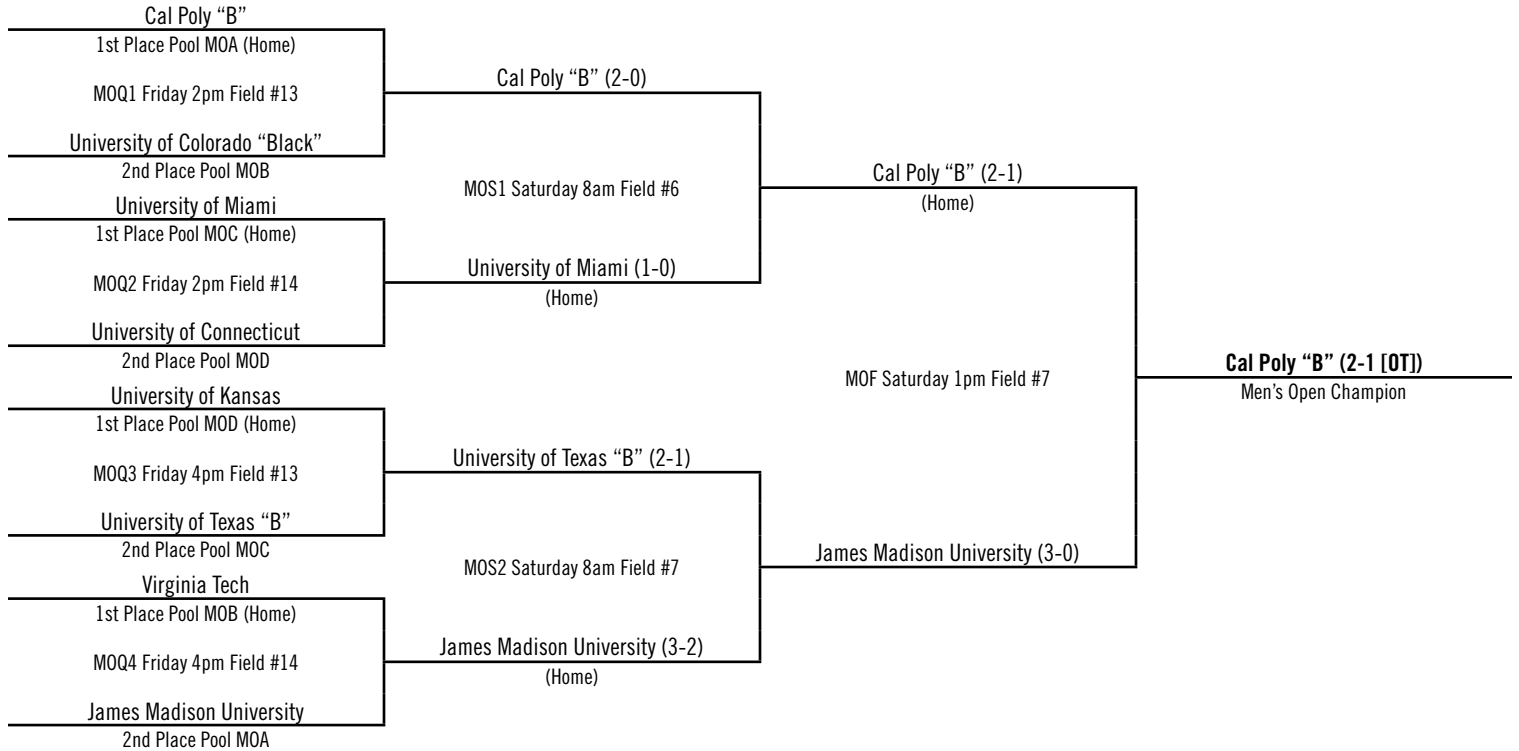

2010 NIRSA NCCS NATIONAL SOCCER CHAMPIONSHIPS

Men's Open Division Championship Flight

HOME TEAM WEARS LIGHT JERSEYS

Women's Open Division Championship Flight

HOME TEAM WEARS LIGHT JERSEYS