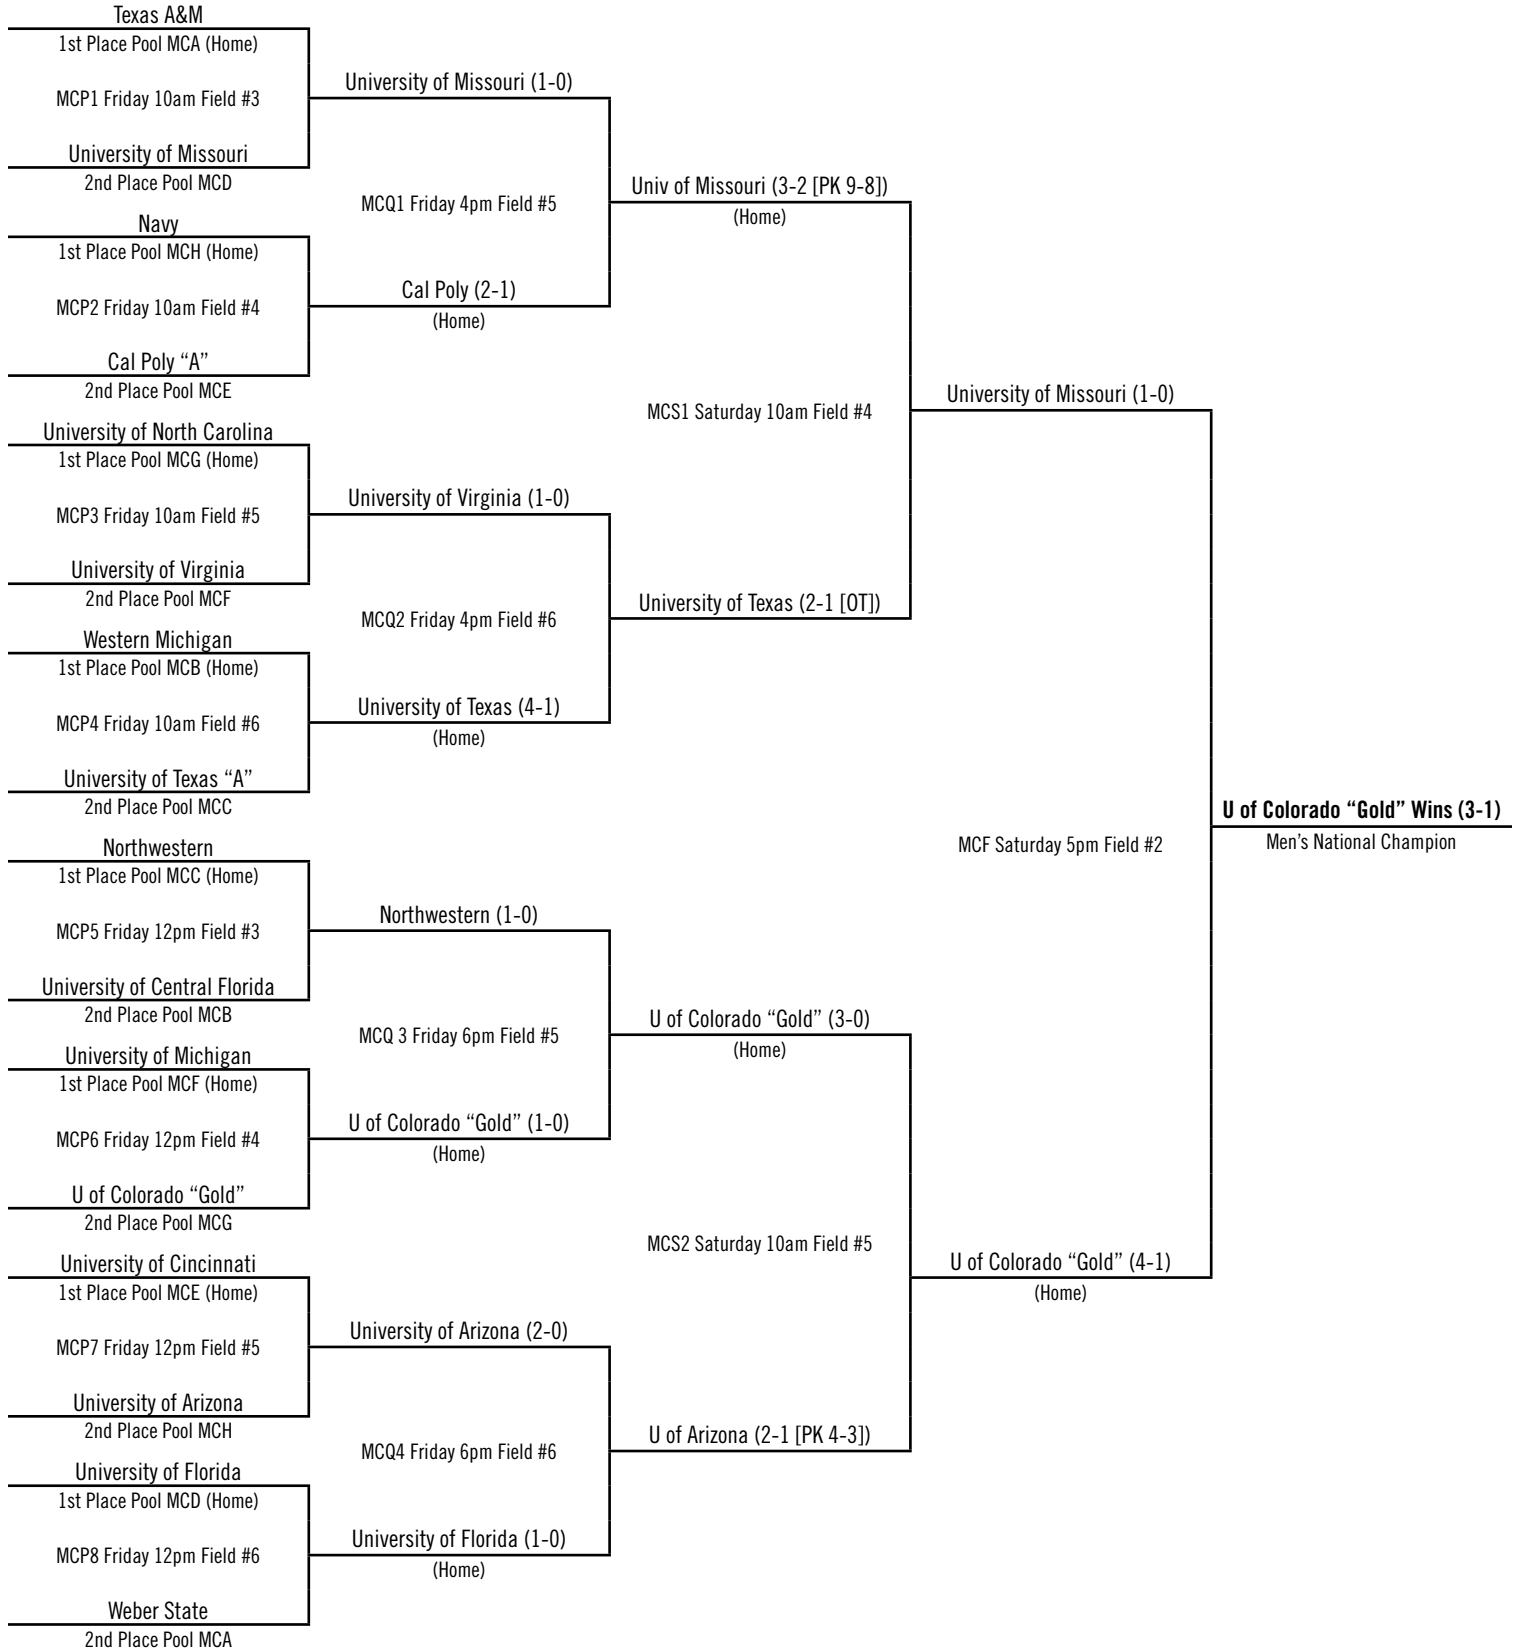

2010 NIRSA NCCS NATIONAL SOCCER CHAMPIONSHIPS

Women's Open Division

FIRST TEAM LISTED FOR GAMES IS HOME TEAM AND WEARS LIGHT JERSEYS

Pool WOA

1. James Madison (1st)
2. Villanova
3. Kansas (2nd)
4. Salt Lake CC

POINTS			Pt. Total
R1	R2	R3	
3	3	3	9
0	0	0	0
3	0	3	6
0	3	0	3

SCORE	
1 JMU-H vs Salt Lake CC THURS., 11:30AM, FIELD #15	6 2
2 Villanova-H vs Kansas THURS., 11:30AM, FIELD #16	1 2
3 Kansas-H vs JMU THURS., 6:30PM, FIELD #15	1 5
4 Salt Lake CC-H vs Villanova THURS., 6:30PM, FIELD #16	2 1
5 JMU-H vs Villanova FRI., 12:00PM, FIELD #15	3 0
6 Kansas-H vs Salt Lake CC FRI., 12:00PM, FIELD #16	1 0

Pool WOB

1. Oregon (1st)
2. Boston College
3. Missouri (2nd)
4. Iowa State

POINTS			Pt. Total
R1	R2	R3	
3	3	3	9
0	3	0	3
3	0	3	6
0	0	0	0

SCORE	
1 Oregon-H vs Iowa State THURS., 11:30AM, FIELD #17	6 0
2 Boston C-H vs Missouri THURS., 11:30AM, FIELD #18	0 1
3 Missouri-H vs Oregon THURS., 6:30PM, FIELD #17	0 2
4 Iowa State-H vs Boston C THURS., 6:30PM, FIELD #18	0 2
5 Oregon-H vs Boston C FRI., 12:00PM, FIELD #17	3 0
6 Missouri-H vs Iowa State FRI., 12:00PM, FIELD #18	4 0

Pool WOC

1. SDSU
2. Vanderbilt
3. Illinois (1st)
4. Northeastern (2nd)

POINTS			Pt. Total
R1	R2	R3	
0	0	3	3
0	0	0	0
3	3	3	9
3	3	0	6

SCORE	
1 SDSU-H vs Northeastern THURS., 1:15PM, FIELD #15	1 2
2 Vanderbilt-H vs Illinois THURS., 1:15PM, FIELD #16	0 4
3 Illinois-H vs SDSU THURS., 8:15PM, FIELD #15	3 1
4 Northeastern-H vs Vanderbilt THURS., 8:15PM, FIELD #16	3 0
5 SDSU-H vs Vanderbilt FRI., 2:00PM, FIELD #15	1 0
6 Illinois-H vs Northeastern FRI., 2:00PM, FIELD #16	1 0

Pool WOD

1. Colorado "Black" (1st)
2. Miami (2nd)
3. Vermont
4. Northern Arizona

POINTS			Pt. Total
R1	R2	R3	
3	3	3	9
3	3	0	6
0	0	3	3
0	0	0	0

SCORE	
1 CU "Black"-H vs Northern Arizona THURS., 1:15PM, FIELD #17	1 0
2 Miami-H vs Vermont THURS., 1:15PM, FIELD #18	4 0
3 Vermont-H vs CU "Black" THURS., 8:15PM, FIELD #17	1 3
4 Northern Arizona-H vs Miami THURS., 8:15PM, FIELD #18	0 3
5 CU "Black"-H vs Miami FRI., 2:00PM, FIELD #17	1 0
6 Vermont-H vs Northern Arizona FRI., 2:00PM, FIELD #18	2 0