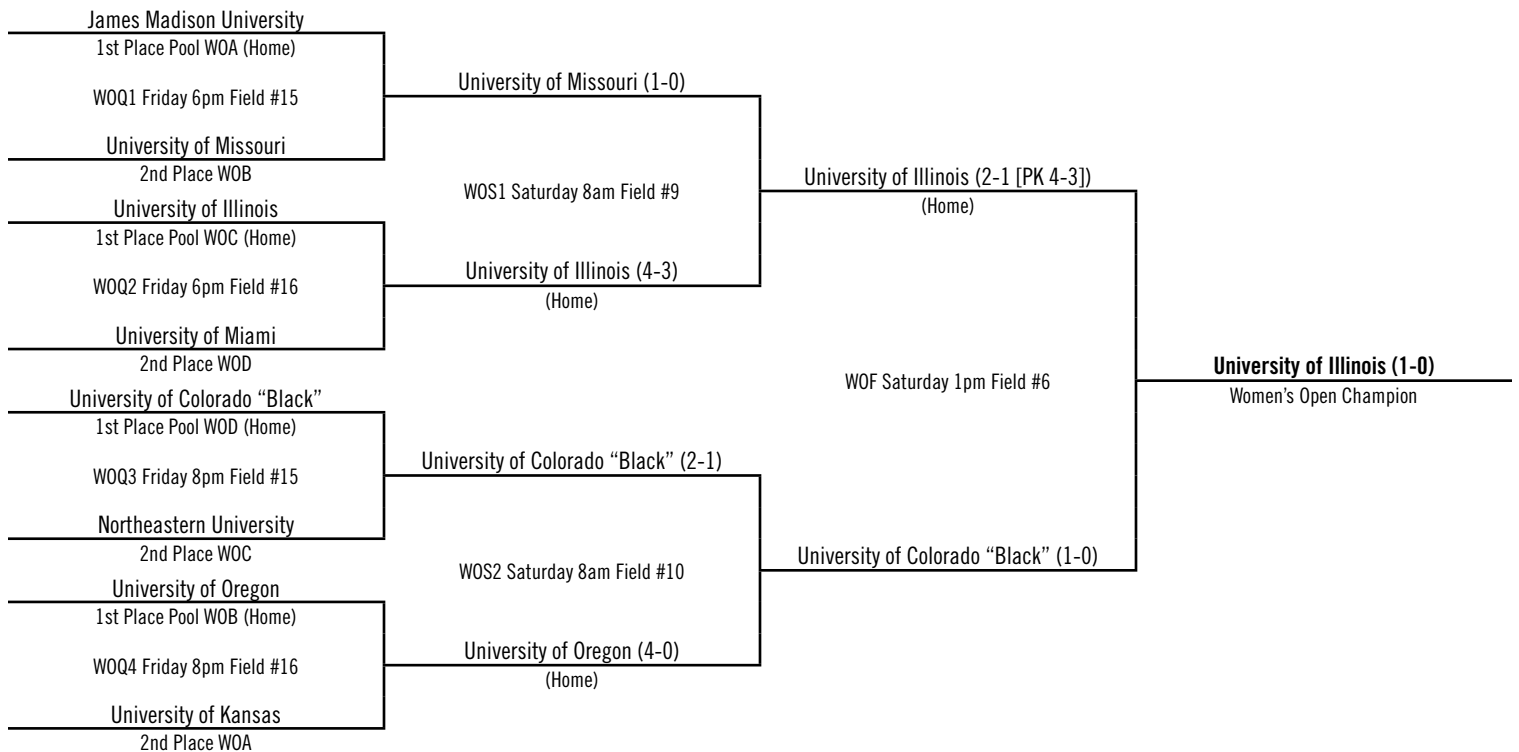

Women's Open Division Championship Flight

HOME TEAM WEARS LIGHT JERSEYS