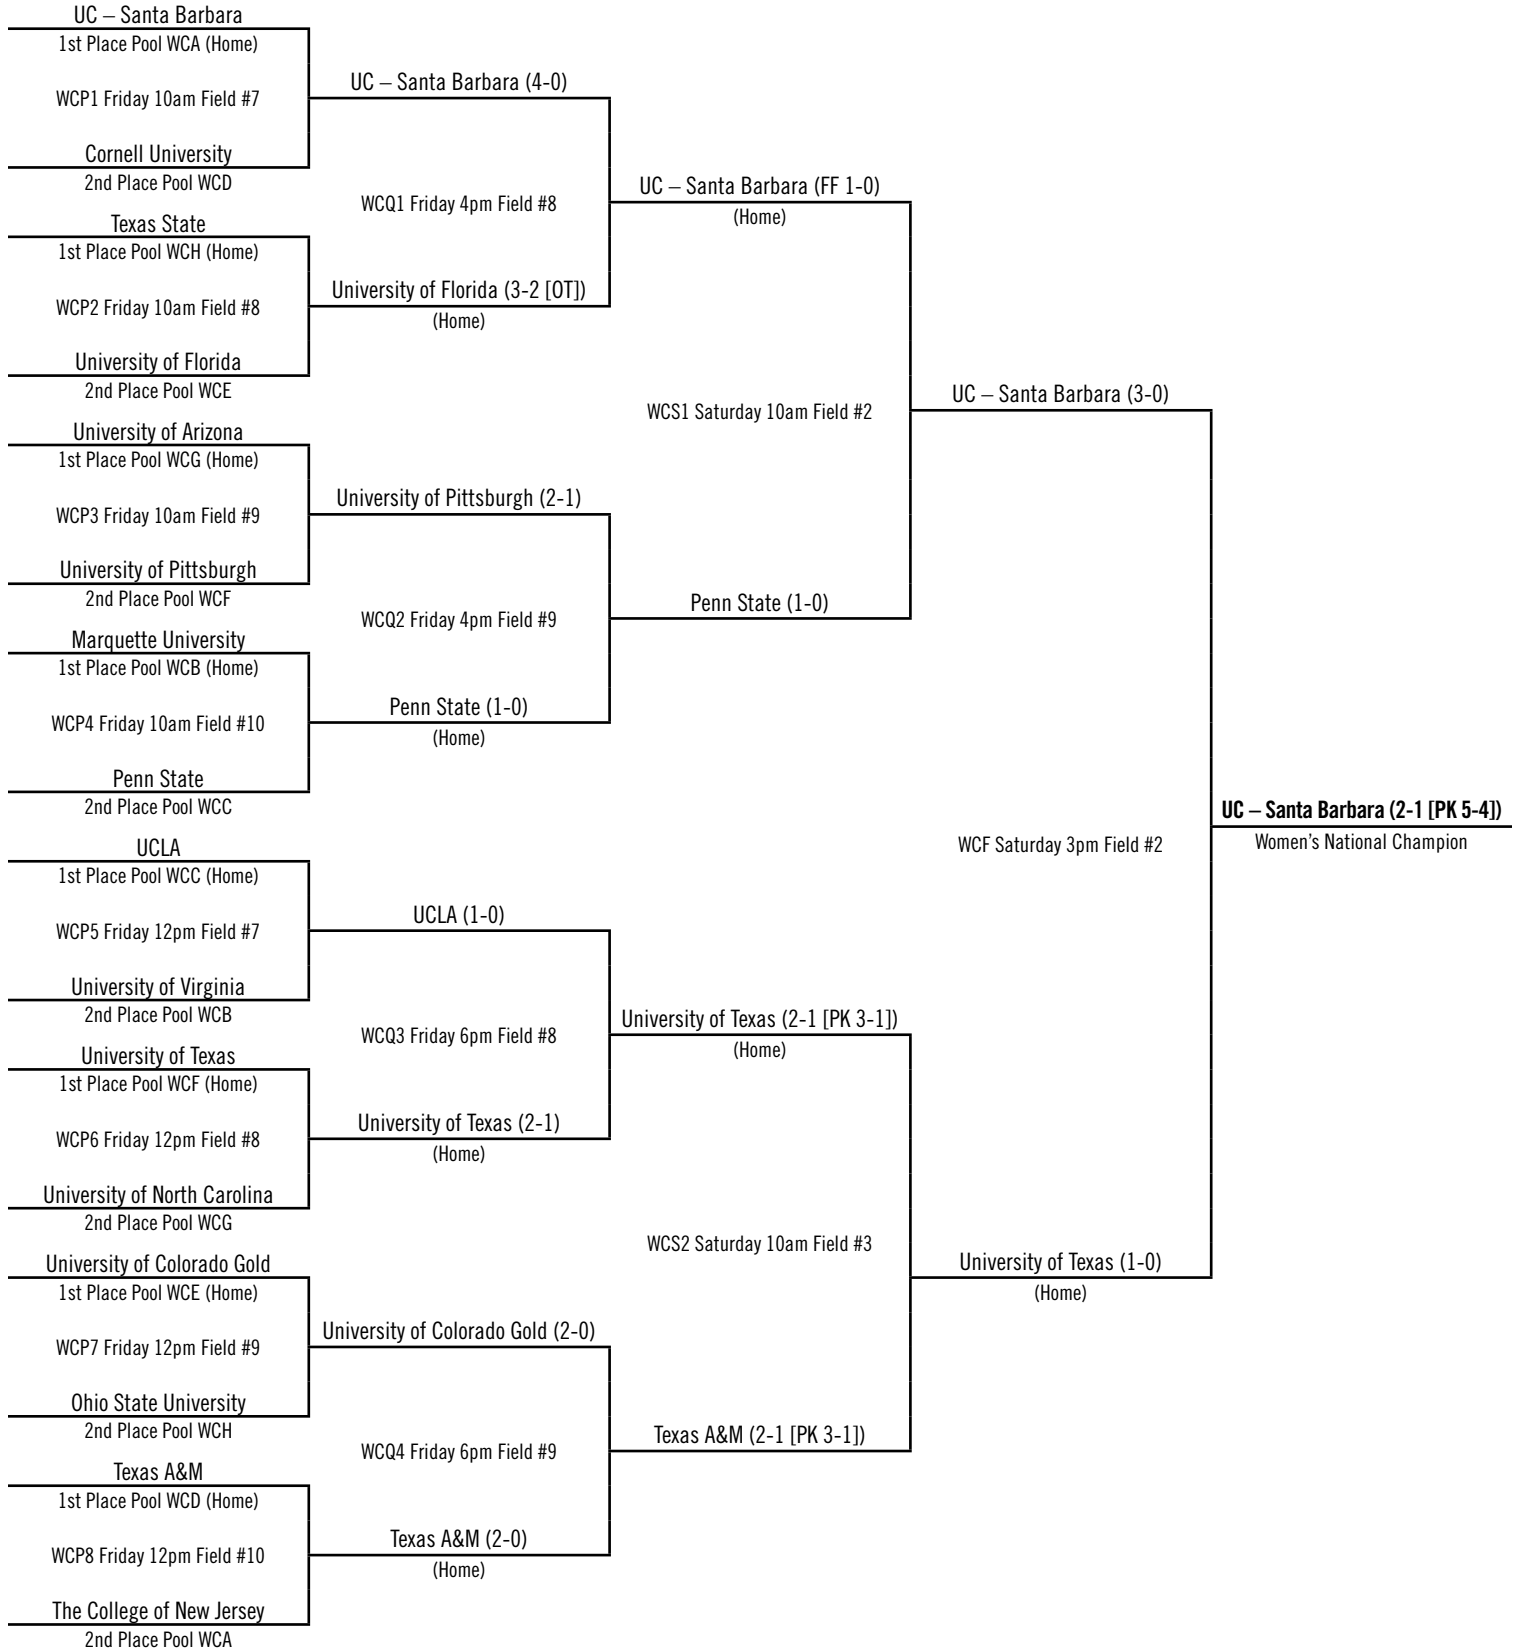

2010 NIRSA NCCS NATIONAL SOCCER CHAMPIONSHIPS

Championship Flight

Women's Championship Division Top 16

HOME TEAM WEARS LIGHT JERSEYS