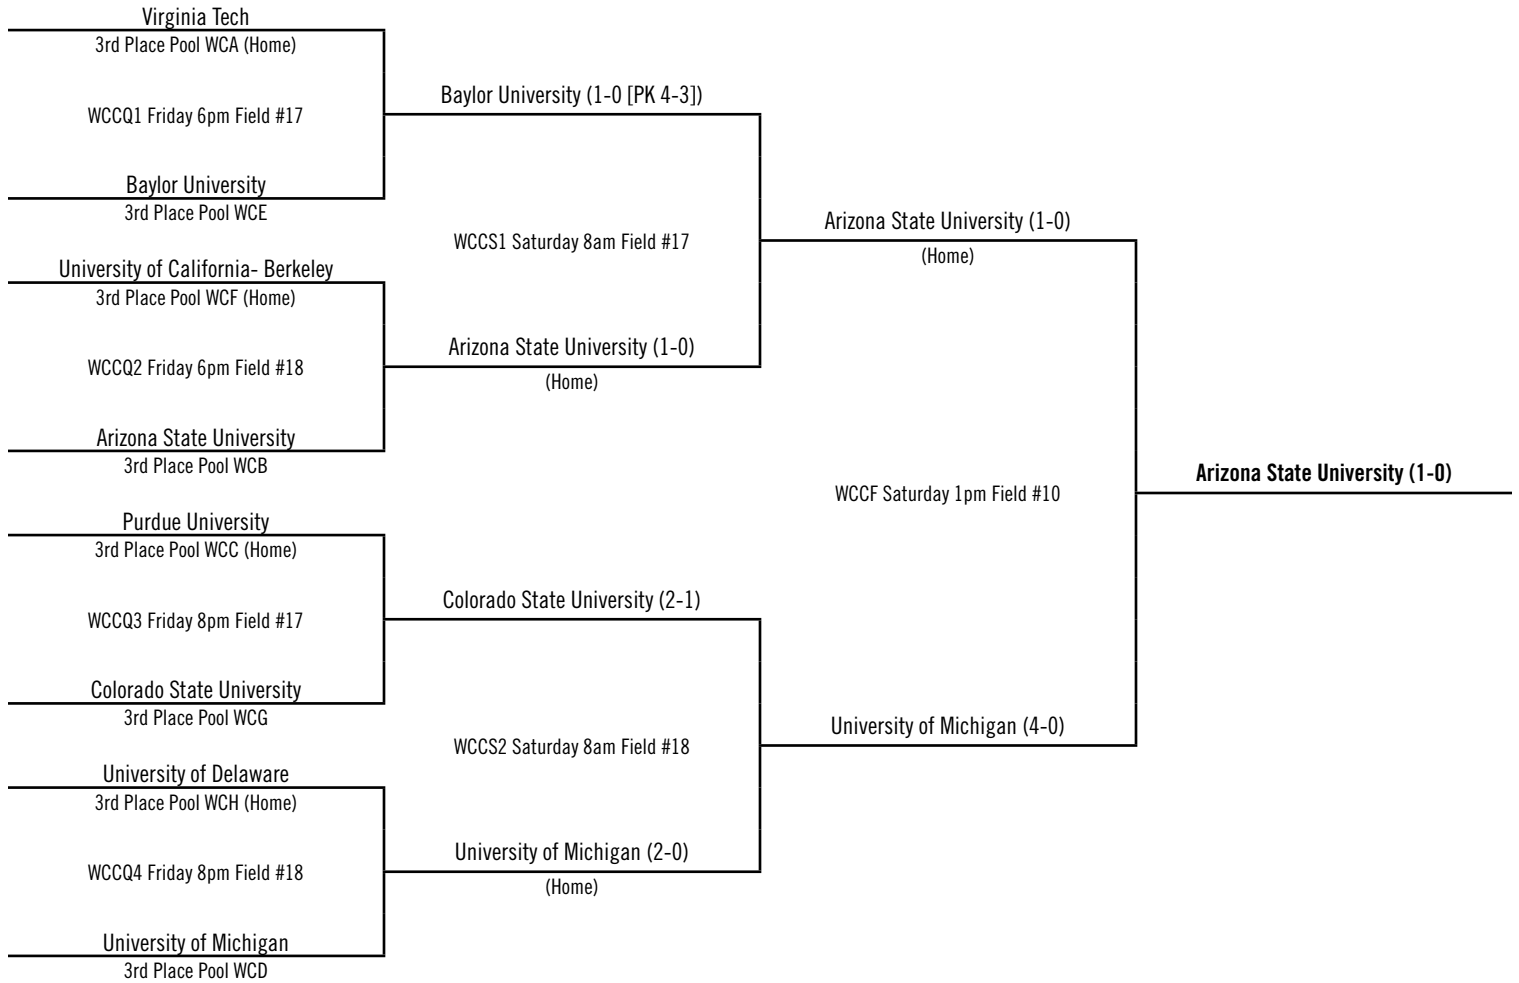

2010 NIRSA NCCS NATIONAL SOCCER CHAMPIONSHIPS

Women's Championship Division Consolation Bracket

HOME TEAM WEARS LIGHT JERSEYS