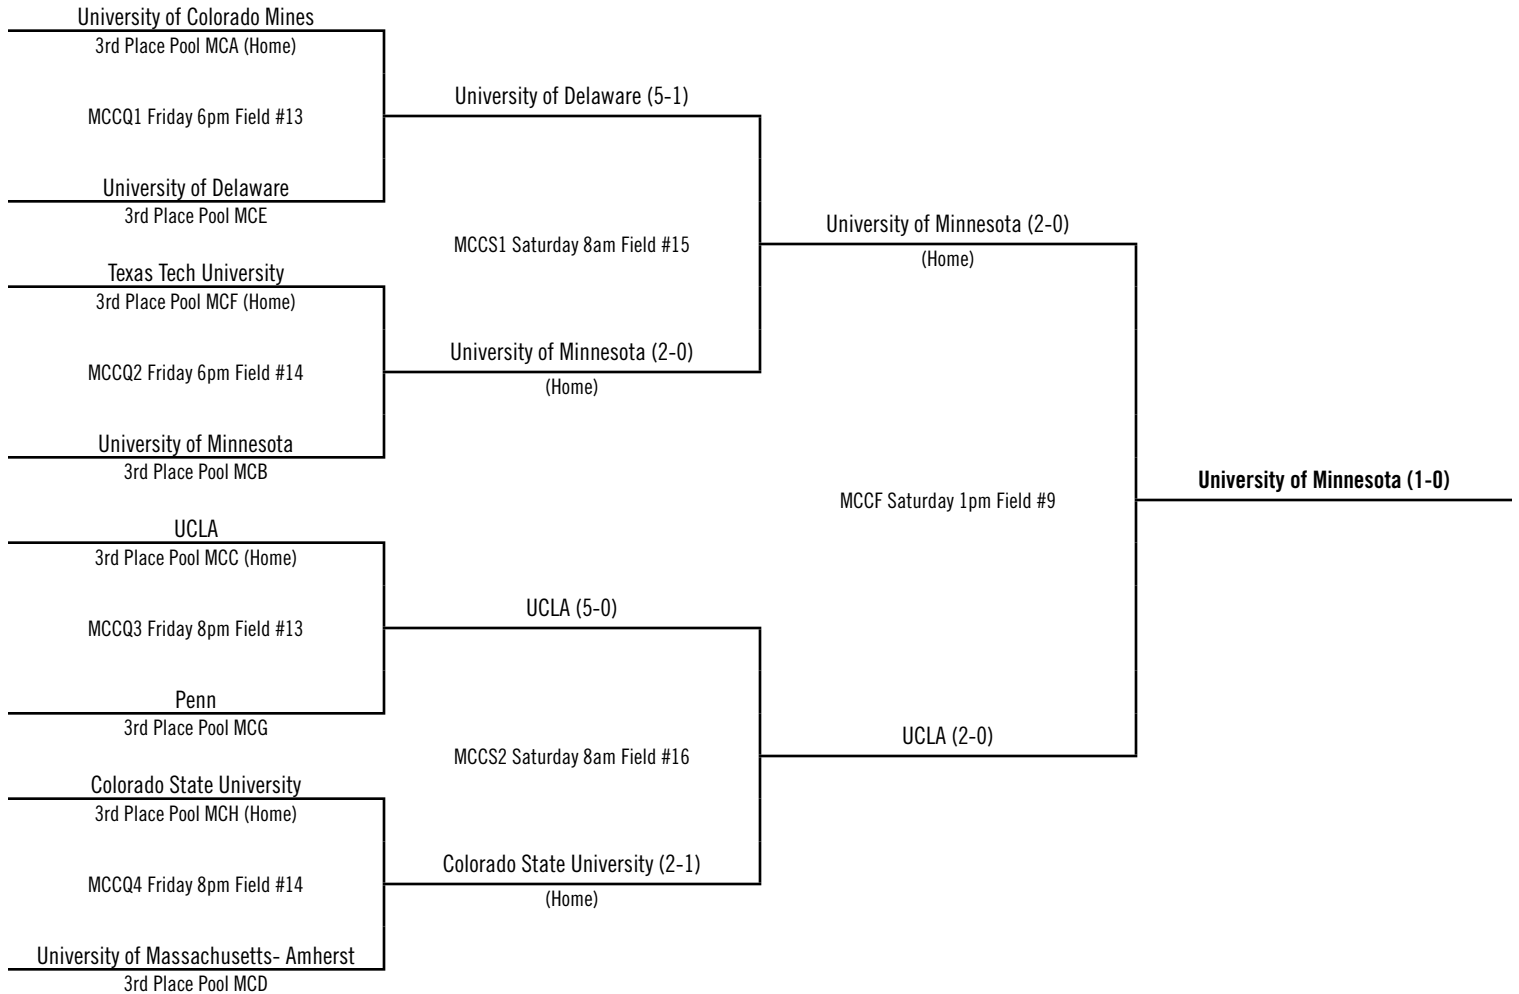

2010 NIRSA NCCS NATIONAL SOCCER CHAMPIONSHIPS

Pool Play Tie Breaking Rules for All Divisions

Scoring Method:

Pool Play – Per Game

- a. Win = 3 points
- b. Tie = 1 points
- c. Loss = 0 points

Tie Breaking Procedures:

1) The winner in head to head competition.
2) High point differential (goals scored minus goals allowed)
  <Maximum of 5 points from any one match.>
3) Most goals for.
4) Fewest goals against.
5) Most total wins.
6) Most shut outs.
7) If a tie still exists after steps 1 through 6, NCAA Penalty Kick procedures will be taken fifteen (15) minutes prior to the scheduled start of the appropriate Quarterfinal or Semifinal game.

8) If a three-way tie exists within a bracket after steps 1 through 6, a three-way coin flip will be conducted. The teams that tie in the coin flip will compete in NCAA Penalty Kicks to eliminate one team prior to proceeding to NCAA Penalty Kicks with the third team. The coin flip and time of the NCAA Penalty Kicks will be determined at the fields.

2010 NIRSA NCCS NATIONAL SOCCER CHAMPIONSHIPS

Men's Championship Division Consolation Bracket

HOME TEAM WEARS LIGHT JERSEYS